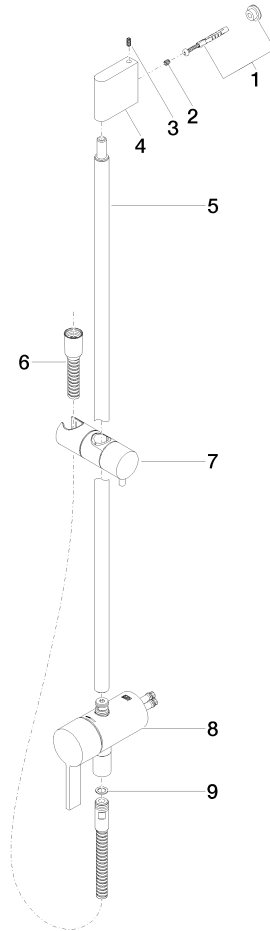

Concealed single-lever mixer with integrated shower connection with shower set without hand shower - Brushed Dark Platinum

IMO

36 111 970

- metal shower hose 1750mm with integrated anti-twist protection
- slide bar
- Pipe diameter 18 mm

	Brushed Dark Platinum	36 111 970-99
	Chrome	36 111 970-00
	Brushed Platinum	36 111 970-06
	Platinum	36 111 970-08
	Dark Chrome	36 111 970-19
	Brushed Light Gold	36 111 970-27
	Brushed Durabronze (23kt Gold)	36 111 970-28
	Matte Black	36 111 970-33
	Brushed Bronze	36 111 970-42
	Brushed Champagne (22kt Gold)	36 111 970-46
	Champagne (22kt Gold)	36 111 970-47
	Brushed Chrome	36 111 970-93

Required miscellaneous

	Concealed wall mounting - •max. recess depth 105 mm •min. recess depth 80 mm	35 050 970 90
---	---	---------------

Required miscellaneous

	Hand shower - Brushed Dark Platinum	28 017 979-99
---	--	---------------

36 111 970

mm [inches]

Certificates

Belgaqua_21-025- WRAS_2011027. LGA_29928.
27_1.

36 111 970

Spare parts list

No.	Item Number	Name	Quantity used	Delivery time
1	05 17 20 726 02 90	fixing set	1	2
2	09 31 11 049 90	pin	2	2
3	04 31 11 113 00 90	pin	2	2
4	08 17 97 054-99	holder	1	30
5	90 28 22 782 00-99	pipe	1	30
6	28 322 970-99	Metal shower hose 1/2" x 3/8" x 1750 mm - Brushed Dark Platinum	1	2
7	12 580 970-99	Slide unit - Brushed Dark Platinum	1	30
8	90 19 97 002 00-99	connection	1	30
9	90 14 20 026 00 90	seal	1	2