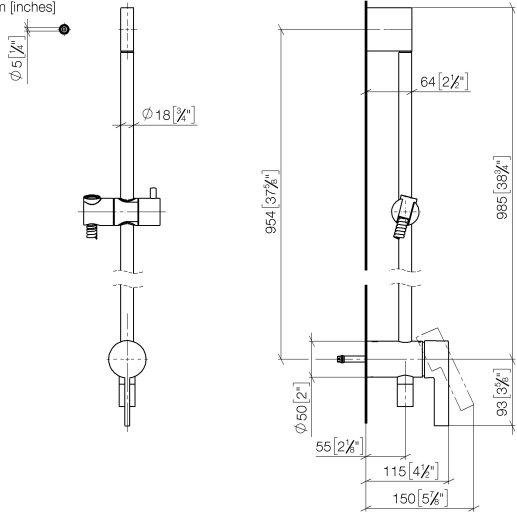

Concealed single-lever mixer with integrated shower connection with shower set without hand shower - Brushed Dark Platinum

IMO

36 111 970

- metal shower hose 1750mm with integrated anti-twist protection
- slide bar
- Pipe diameter 18 mm

36 111 970

mm [inches]

Certificates

Belgaqua_21-025- WRAS_2011027. LGA_29928.
27_1.

36 111 970

Spare parts list

No.	Item Number	Name	Quantity used	Delivery time
1	05 17 20 726 02 90	fixing set	1	2
2	09 31 11 049 90	pin	2	2
3	04 31 11 113 00 90	pin	2	2
4	08 17 97 054-99	holder	1	30
5	90 28 22 782 00-99	pipe	1	30
6	28 322 970-99	Metal shower hose 1/2" x 3/8" x 1750 mm - Brushed Dark Platinum	1	2
7	12 580 970-99	Slide unit - Brushed Dark Platinum	1	30
8	90 19 97 002 00-99	connection	1	30
9	90 14 20 026 00 90	seal	1	2